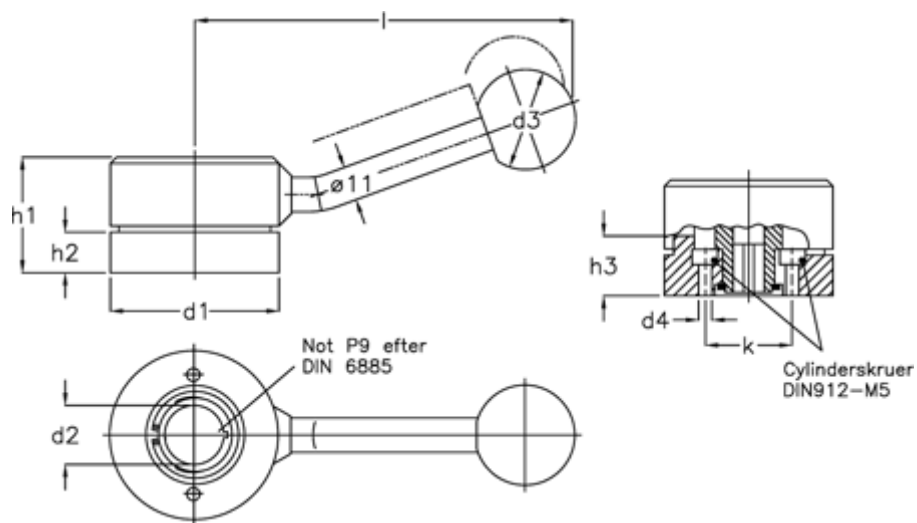

Article number: 20615238

Description: E+G Indexing lever  
GN 215-60-K14-A

## Measures

$d1 = 60$	K	= 36
$d2 = K14$	Length l	= 125
$d3 = 32$	W	= 19°
$d4 = 5.2$		
$d5 = 50.0$		
$h1 = 39$		
$h2 = 15$		
$h3 = 18.5$		